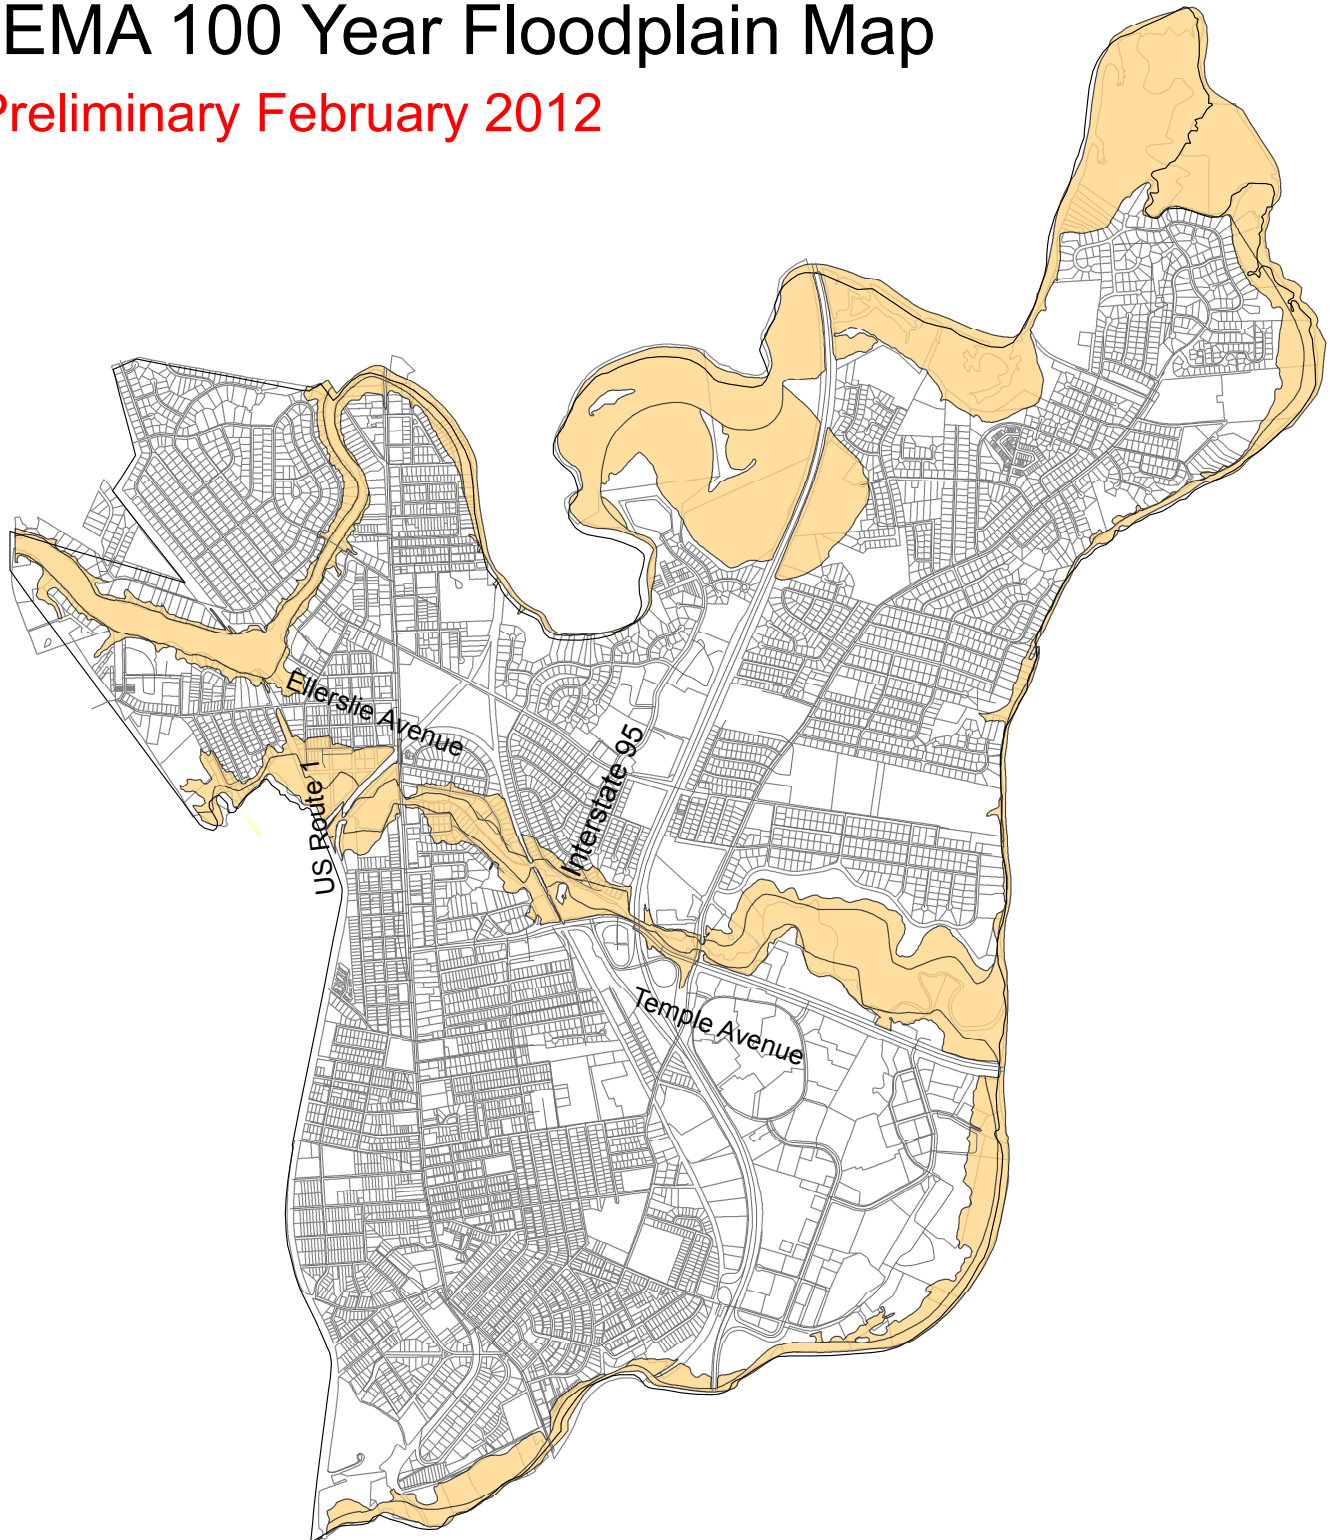

City of Colonial Heights

FEMA 100 Year Floodplain Map

Preliminary February 2012

Adopted: August 10, 2011

100 Year Floodplain