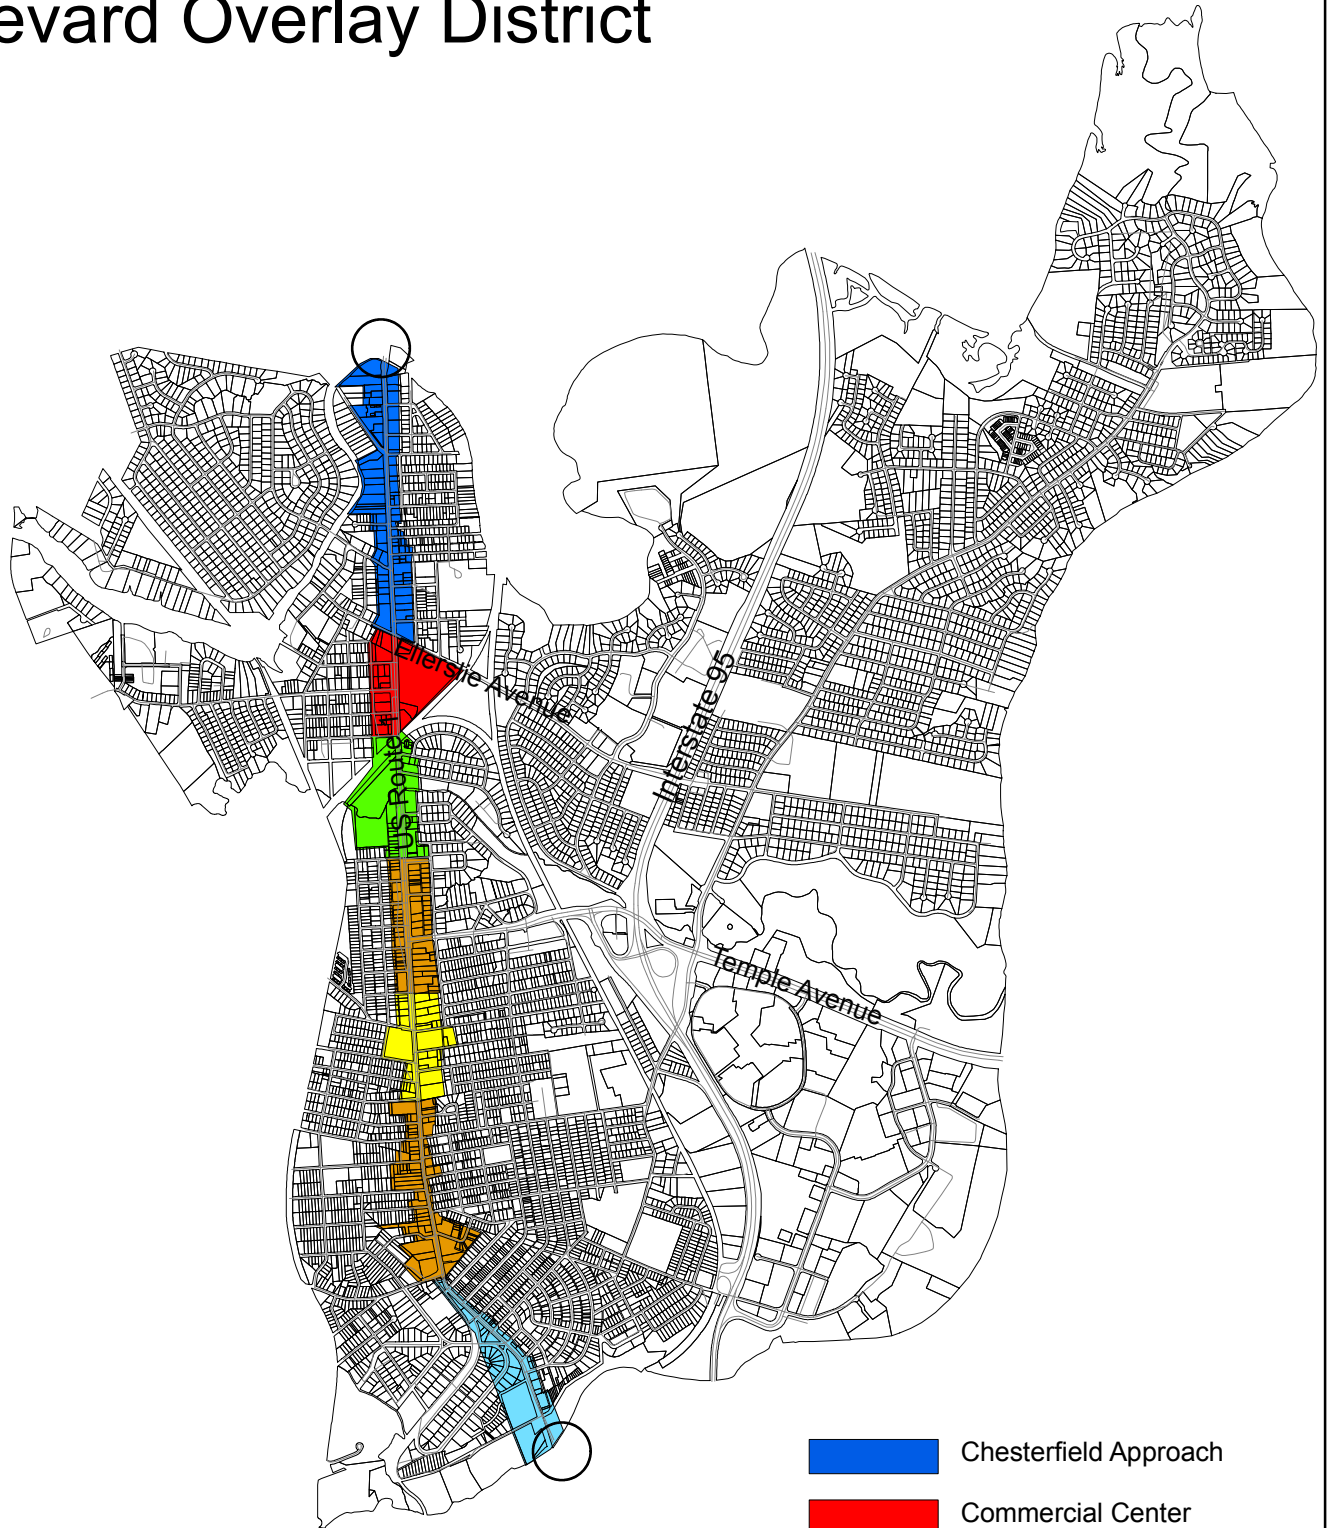

City of Colonial Heights

Boulevard Overlay District

-  Chesterfield Approach
-  Commercial Center
-  The Valley
-  Main Street
-  Government Center
-  Petersburg Approach

 Gateway

Adopted: August 10, 2011