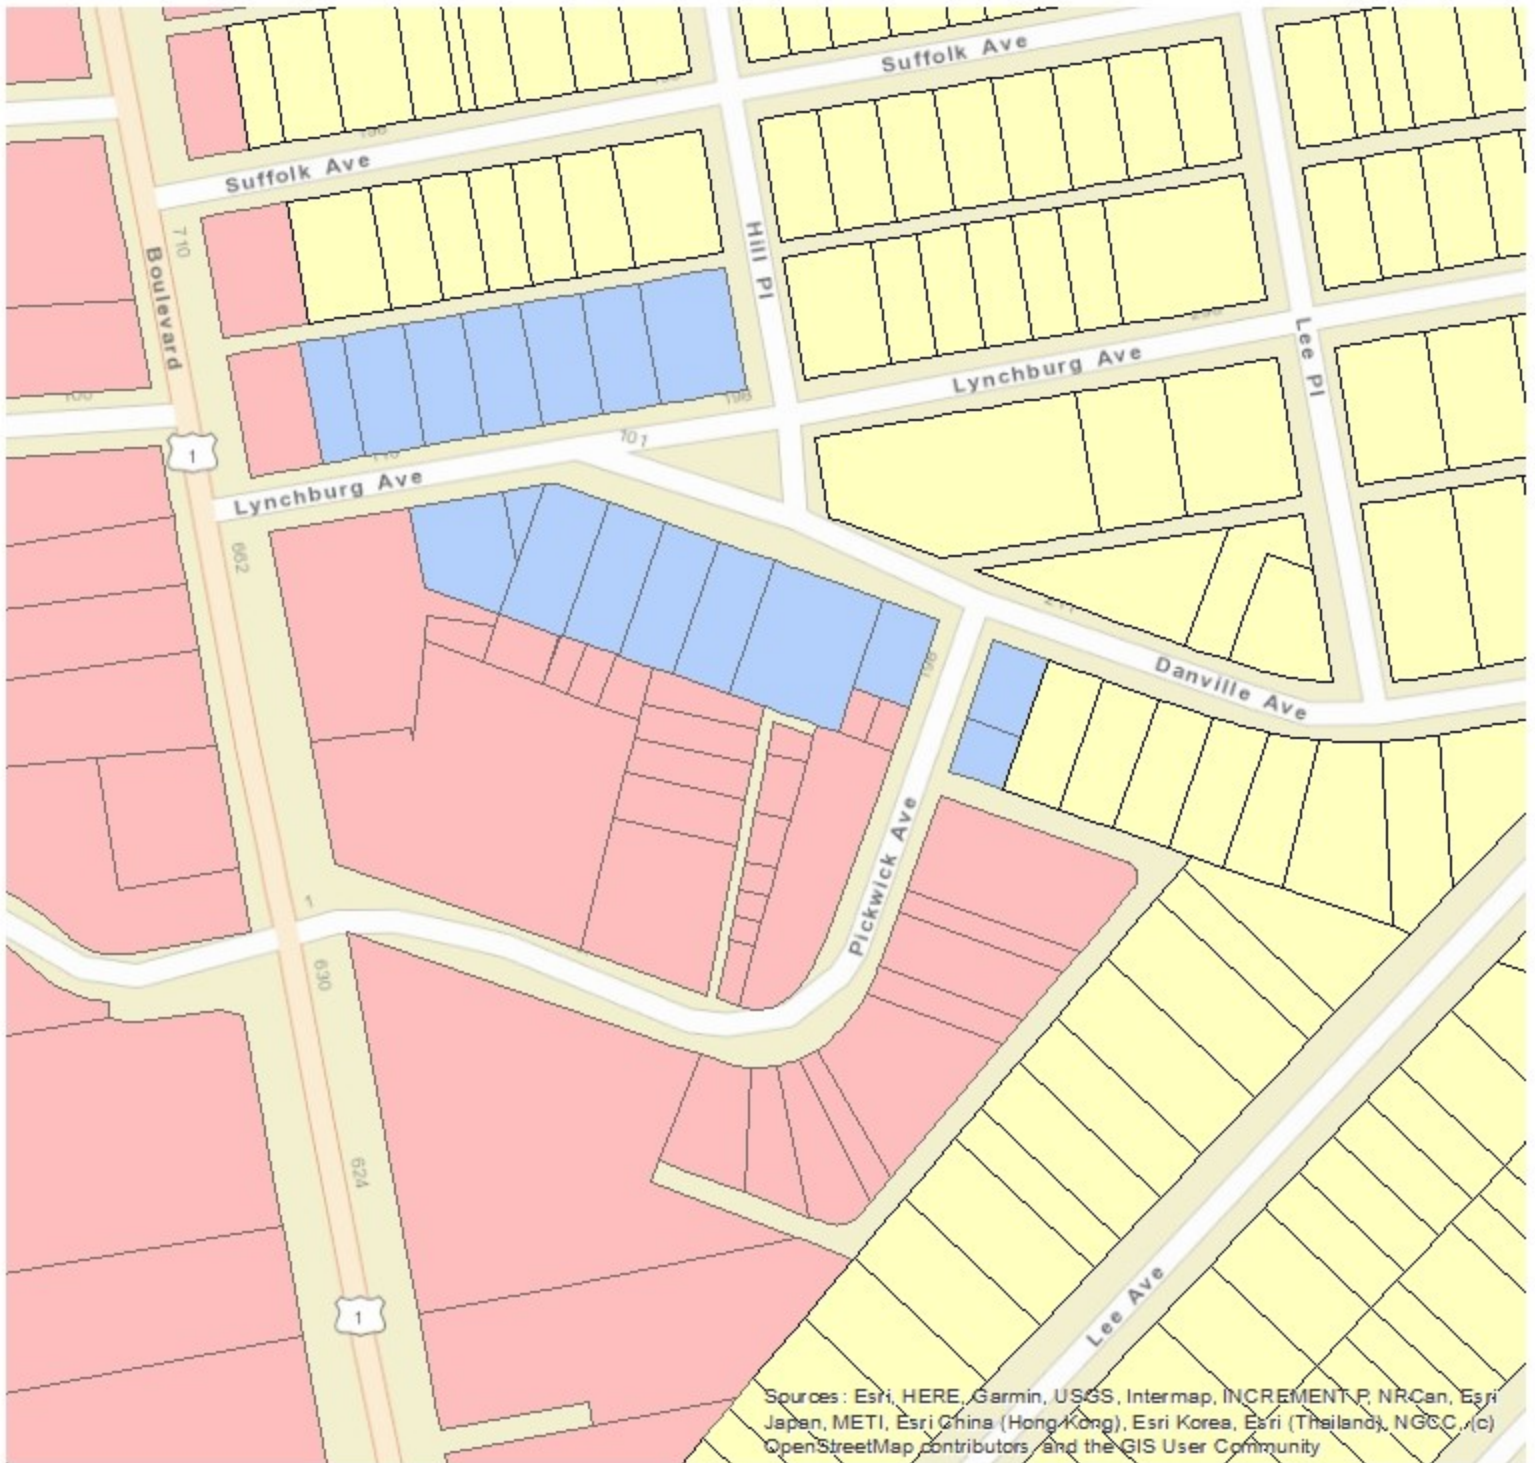

# City of Colonial Heights Zoning Districts

## Legend

 RH	 BB
 RL	 GB
 RM	 I
 RO	 PUD