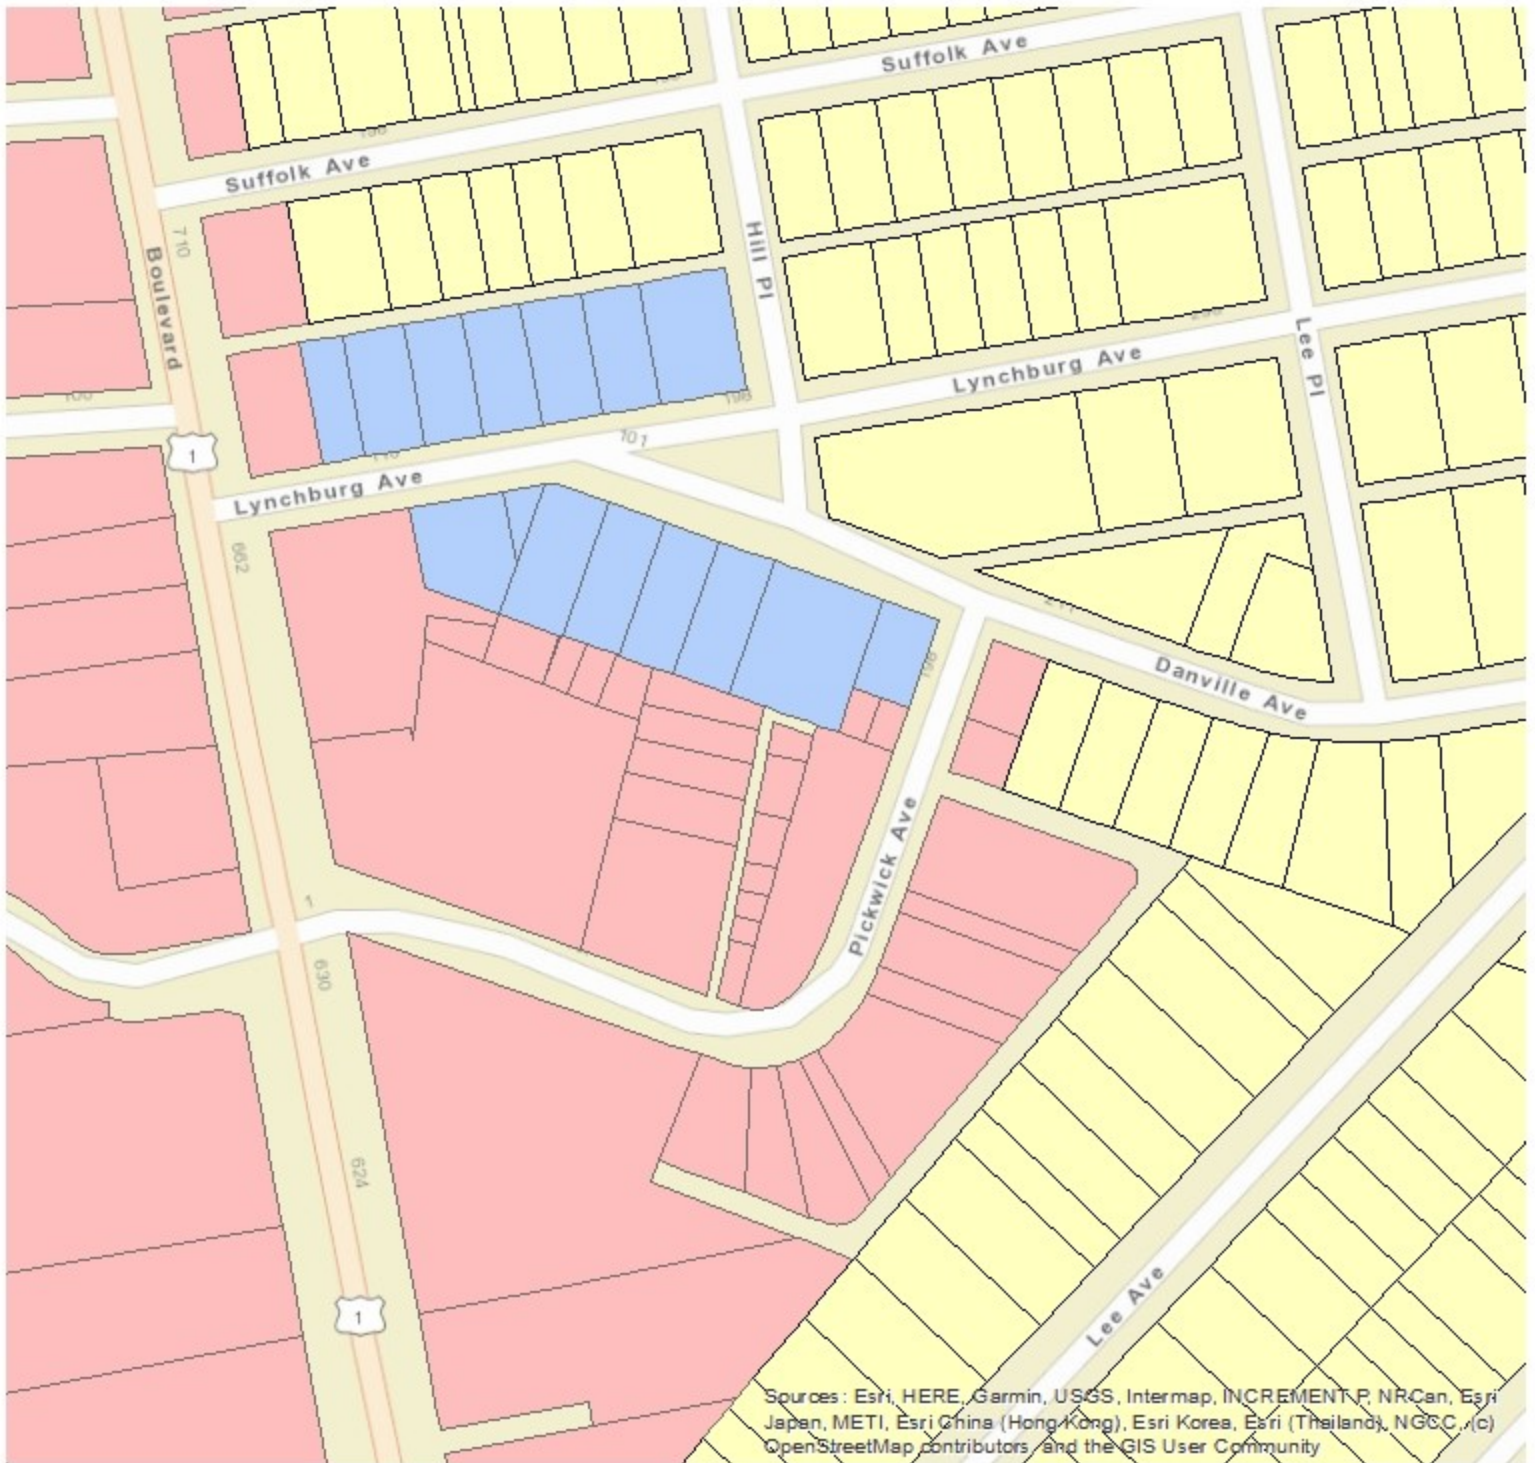

City of Colonial Heights Zoning Districts Ordinance No. 19-27

Sources: Esri, HERE, Garmin, USGS, Intermap, INCREMENT P, NRCan, Esri Japan, METI, Esri China (Hong Kong), Esri Korea, Esri (Thailand), NGCC, (c) OpenStreetMap contributors, and the GIS User Community

Legend

 RH	 BB
 RL	 GB
 RM	 I
 RO	 PUD