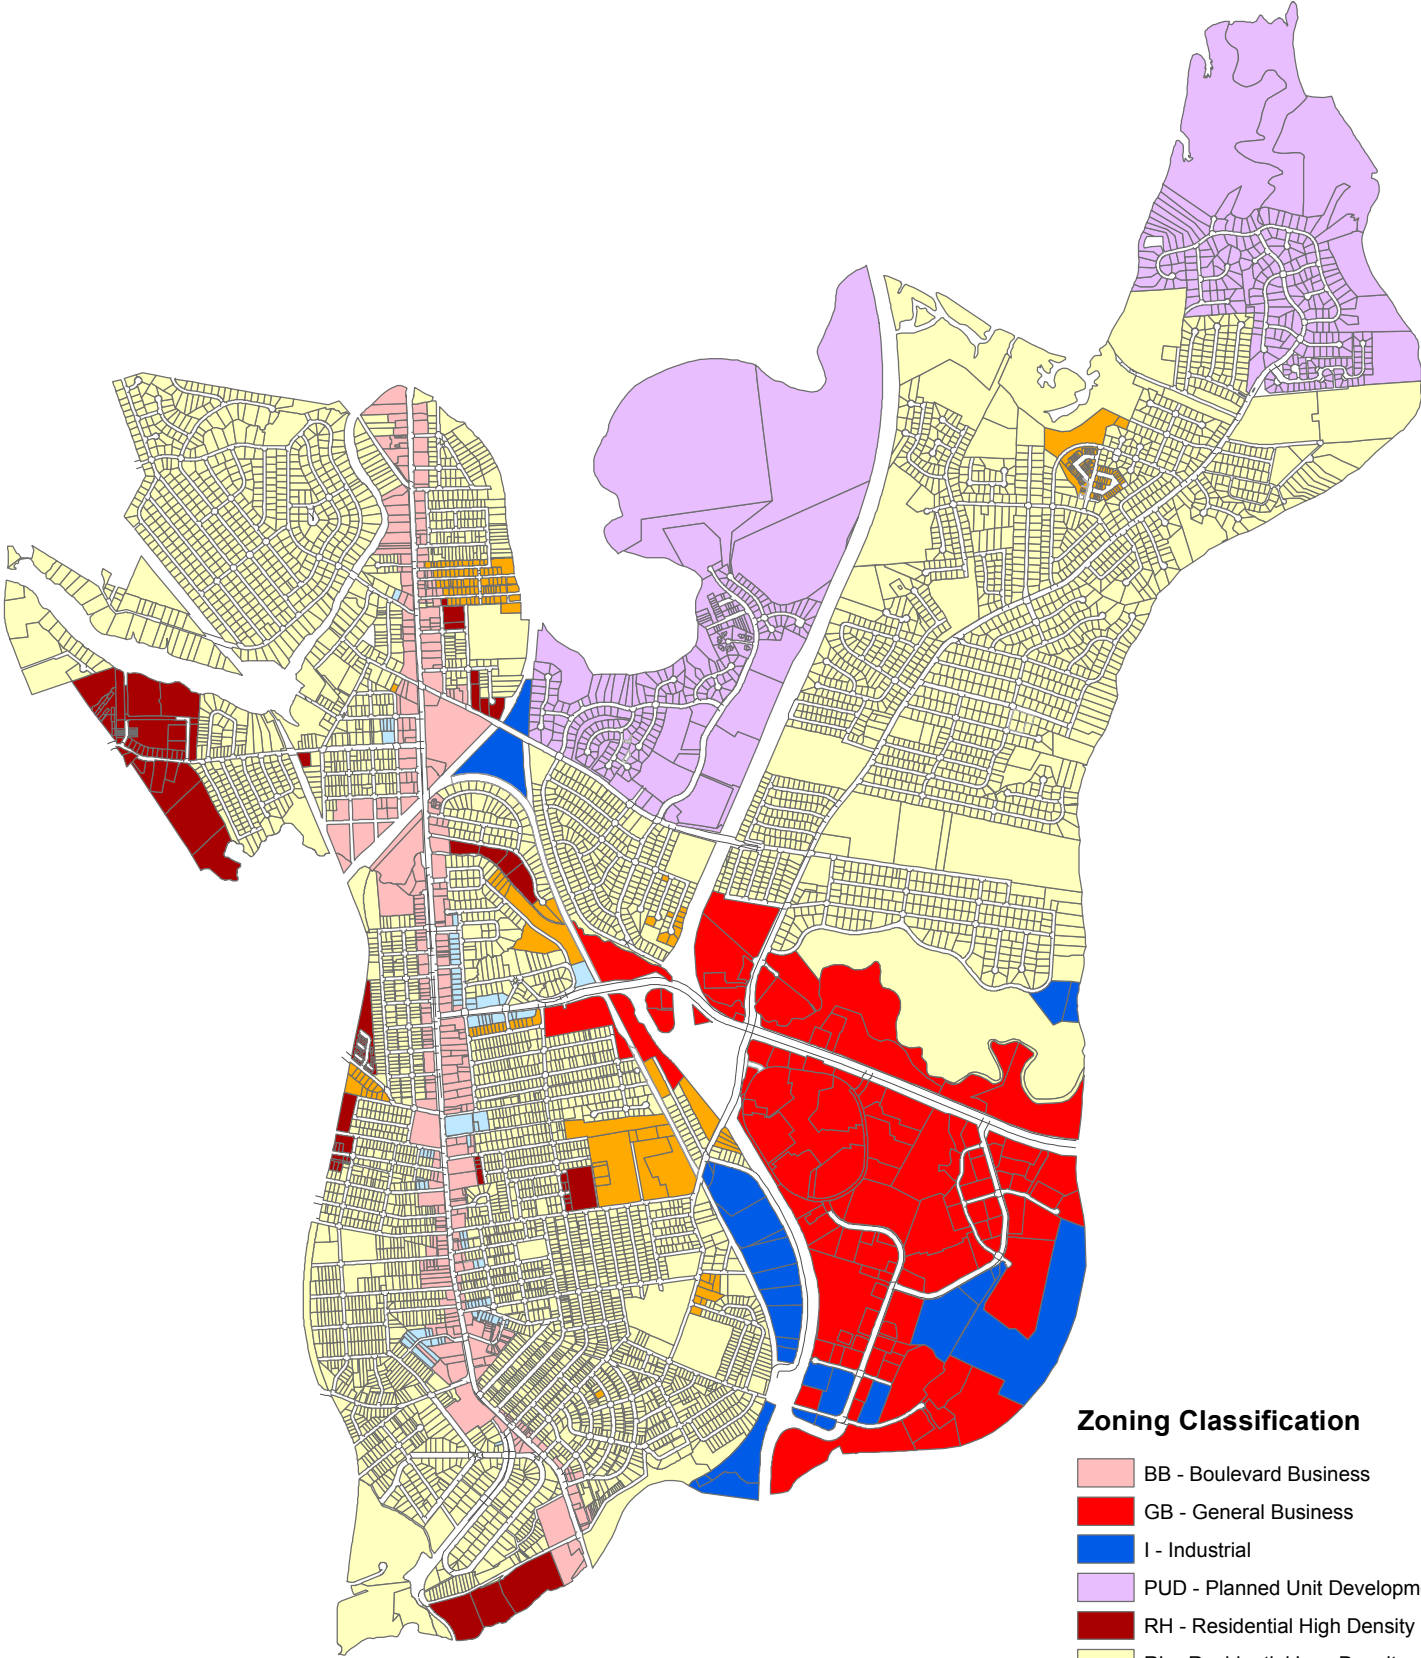

City of Colonial Heights Zoning Map

Zoning Classification

-  BB - Boulevard Business
-  GB - General Business
-  I - Industrial
-  PUD - Planned Unit Development
-  RH - Residential High Density
-  RL - Residential Low Density
-  RM - Residential Medium Density
-  RO - Residential Office
-  Roads

0 0.25 0.5 1 Miles